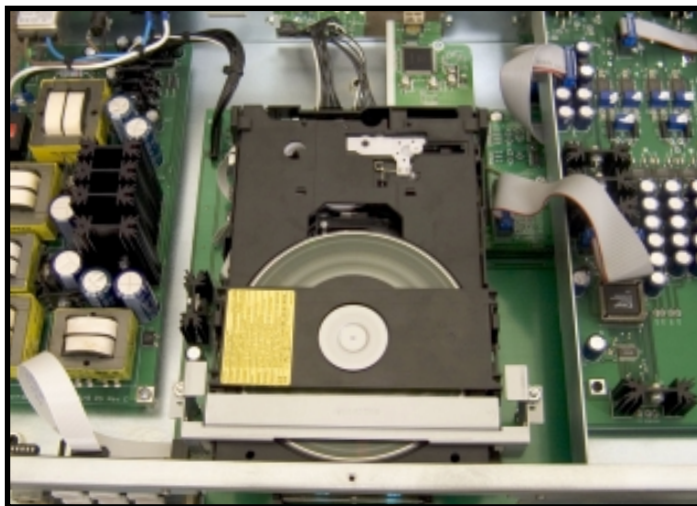

Muse Electronics

Erato II

CD, DVD-A/V platform

The general acceptance that each product in a signal chain is equally important, often reinforced by the common expression that "...the chain is only as strong as its weakest link..." is a tale told countless times. The truth is that no signal exits a product improved, rather at best, it is uncorrupted by the journey. With this concept in mind, the signal source being the beginning of the chain is of paramount importance. If one is interested in the best possible performance, then the source must be considered first. Enter the Erato II; the finest digital source available.

Built upon the concept of MAP (Modular Audio-video Platform), the Erato II strives to raise the expectations of even the most experienced audio or video aficionado. The exhaustive engineering effort lavished upon the Erato II assures its owner that it is the finest product available today, while the concept of MAP preserves this investment into the future.

The quest for the finest ends here, the Erato II.

Specifications

Analog audio:

<i>Format support</i>	CD, DVD-V, DVD-A, MP3, HighMAT, WMA
<i>Audio sample rates</i>	44,100 - 192,000
<i>Bit depth</i>	16 - 24
<i>Output level</i>	2V Fs (6V variable)
<i>Output impedance</i>	100 Ohm unbalanced 50+50 Ohm balanced
<i>Conversion topology</i>	Dual 24 bit sign magnitude
<i>I/V conversion</i>	Passive (CMRR trimmed)
<i>Reconstruction filter</i>	Passive 3rd order